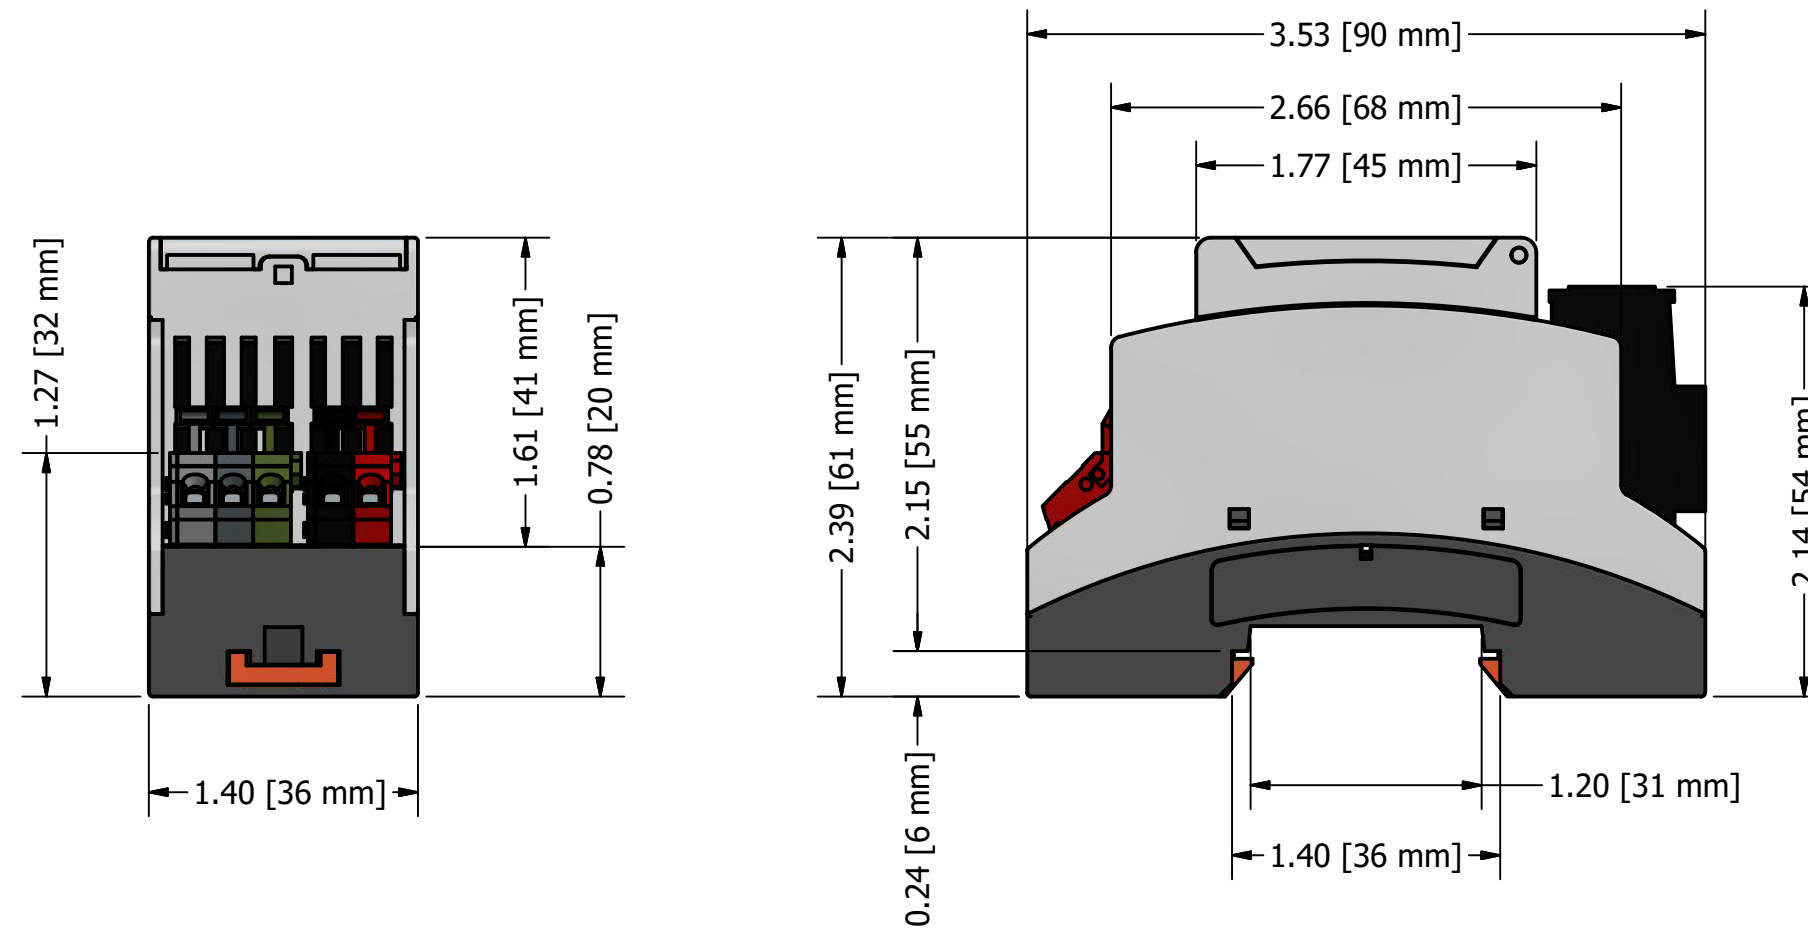

4

3

2

1

DETAIL A
SCALE 2 : 1

Wire Size AWG 1, 2, 3, 4, 6, 8
Wire Size mm² 10.00-35.00

Conductor cross section:
28-14 AWG / 0.08-2.08 mm²
Wire stripe length: 6-7 mm

Conductor cross section:
28-14 AWG / 0.08-2.08 mm²
Wire stripe length: 6-7 mm

DRAWN J. Lizarazo	09-Mar-18			
CHECKED				
QA		TITLE IsoBlock I-ST-1c		
MFG		SIZE C	DWG NO	REV
APPROVED		SCALE	IsoBlock I-ST-1c	
			SHEET 1 OF 1	

4

3

2

1