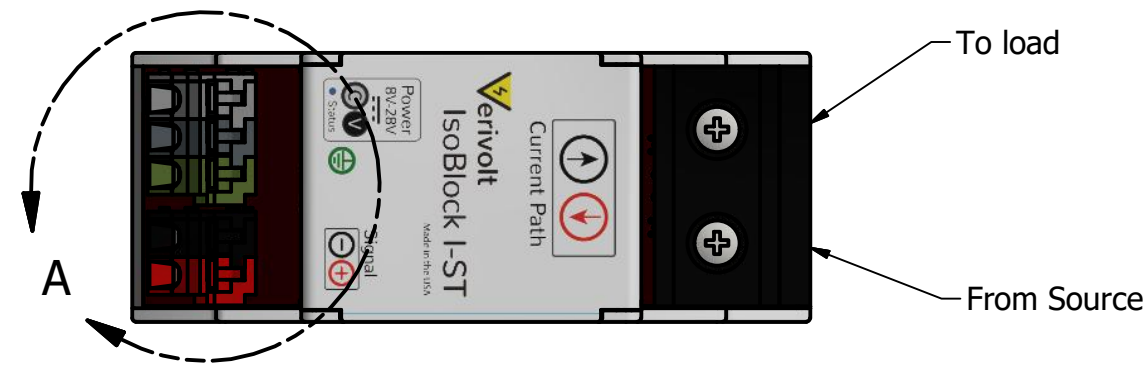

4

3

2

1

DETAIL A
SCALE 2 : 1

Wire Size AWG 1, 2, 3, 4, 6, 8
Wire Size mm² 10.00-35.00

Conductor cross section:
28-14 AWG / 0.08-2.08 mm²
Wire stripe length: 6-7 mm

Conductor cross section:
28-14 AWG / 0.08-2.08 mm²
Wire stripe length: 6-7 mm

DRAWN J. Lizarazo	09-Mar-18			
CHECKED				
QA		TITLE IsoBlock I-ST-1c		
MFG		SIZE C	DWG NO	REV
APPROVED		SCALE	IsoBlock I-ST-1c	
			SHEET 1 OF 1	

4

3

2

1