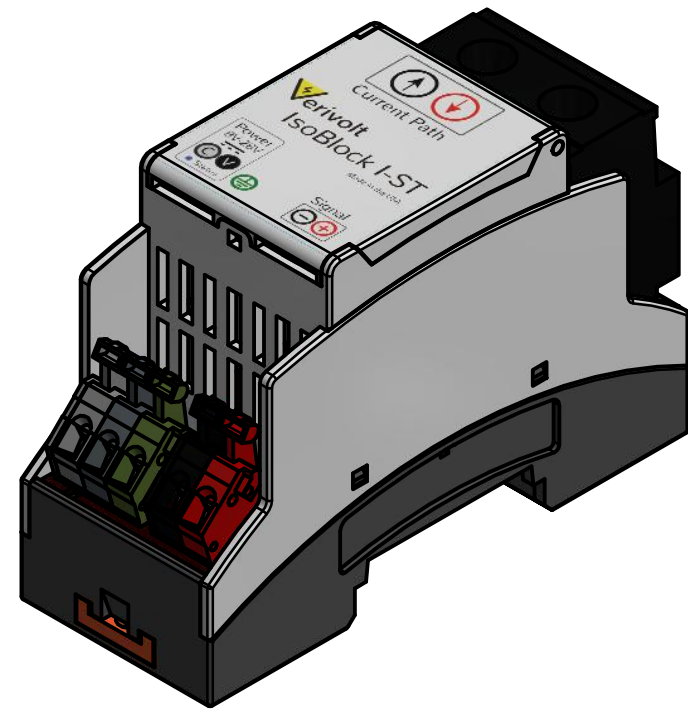

4

3

2

1

DETAIL A
SCALE 2 : 1

Wire Size AWG 1, 2, 3, 4, 6, 8
Wire Size mm² 10.00-35.00

Conductor cross section:
28-14 AWG / 0.08-2.08 mm²
Wire stripe length: 6-7 mm

Conductor cross section:
28-14 AWG / 0.08-2.08 mm²
Wire stripe length: 6-7 mm

DRAWN J. Lizarazo	09-Mar-18			
CHECKED				
QA		TITLE IsoBlock I-ST-1c		
MFG		SIZE C	DWG NO	REV
APPROVED		SCALE	IsoBlock I-ST-1c	
			SHEET 1 OF 1	

4

3

2

1