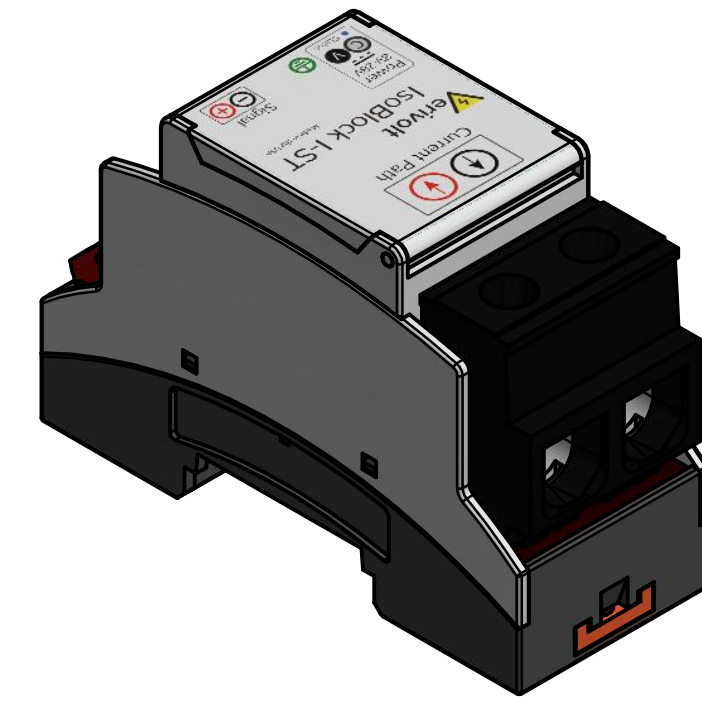

4

3

2

1

DETAIL A
SCALE 2 : 1

Wire Size AWG 1, 2, 3, 4, 6, 8
Wire Size mm² 10.00-35.00

Conductor cross section:
28-14 AWG / 0.08-2.08 mm²
Wire stripe length: 6-7 mm

Conductor cross section:
28-14 AWG / 0.08-2.08 mm²
Wire stripe length: 6-7 mm

DRAWN J. Lizarazo	09-Mar-18			
CHECKED				
QA		TITLE IsoBlock I-ST-1c		
MFG		SIZE C	DWG NO	REV
APPROVED		SCALE	IsoBlock I-ST-1c	
			SHEET 1 OF 1	

4

3

2

1