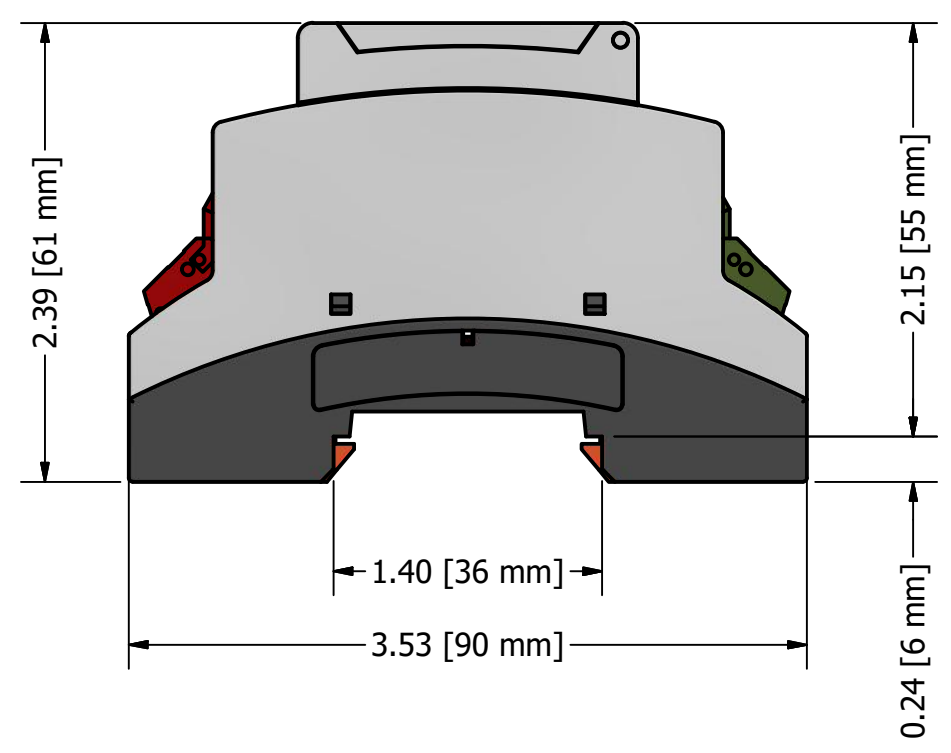

CTI-100B
SCALE 1 : 1

IsoBlock I-ZF
SCALE 1 : 1

DETAIL B
SCALE 4 : 1

DRAWN J. Lizarazo	3/8/2018			
CHECKED				
QA		IsoBlock I-ZF-100B		
MFG		SIZE	DWG NO	REV
APPROVED		C	IsoBlock I-ZF 100B	
		SCALE	SHEET 1 OF 1	